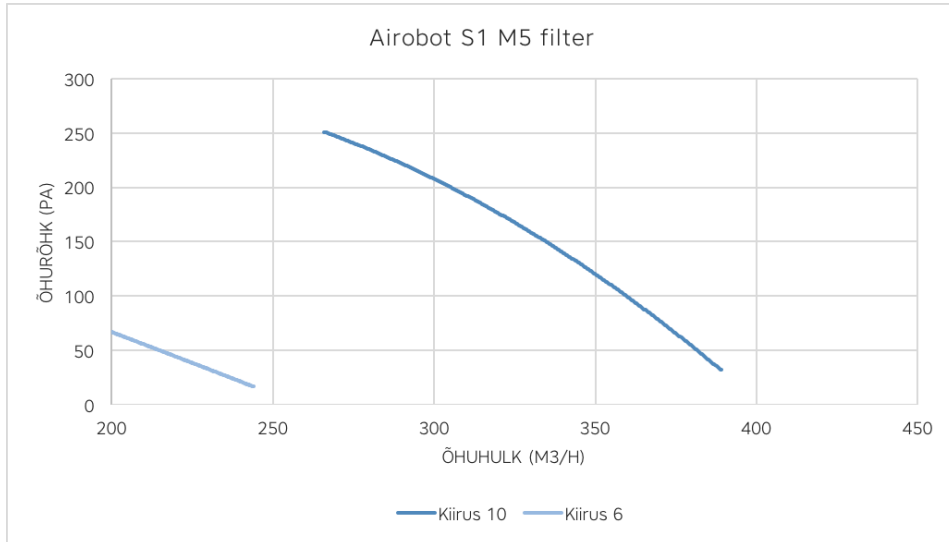

Airobot S1

M5 filter

G4 filter